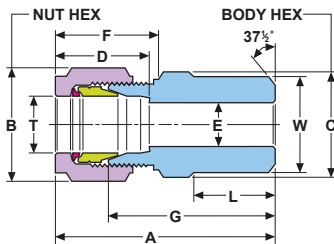

Butt Weld Connector: CBW

connects fractional tube to pipe

Metric fitting shown

Part Number*	T Tube O.D.	W Butt Weld O.D.	Nom. Pipe Size	Dimensions — inches							
				A	B Hex Flat	C Hex Flat	D	E min	F	G	L
2CBW2 []	1/8	.41	1/8	1.22	7/16	7/16	.56	.22	.67	.91	.38
3CBW2 []	3/16	.41	1/8	1.27	1/2	7/16	.59	.22	.70	.95	.38
4CBW2 []	1/4	.41	1/8	1.33	9/16	1/2	.64	.22	.77	1	.38
4CBW4 []	1/4	.54	1/4	1.52	9/16	9/16	.64	.30	.77	1.19	.56
6CBW4 []	3/8	.54	1/4	1.63	11/16	5/8	.72	.30	.83	1.28	.56
6CBW6 []	3/8	.68	3/8	1.63	11/16	11/16	.72	.42	.83	1.28	.56
6CBW8 []	3/8	.84	1/2	1.84	11/16	7/8	.72	.55	.83	1.50	.75
8CBW4 []	1/2	.54	1/4	1.69	7/8	13/16	.97	.30	.92	1.22	.56
8CBW6 []	1/2	.68	3/8	1.78	7/8	13/16	.97	.42	.92	1.31	.56
8CBW8 []	1/2	.84	1/2	1.97	7/8	7/8	.97	.55	.92	1.50	.75
10CBW8 []	5/8	.84	1/2	1.97	1	15/16	1	.55	.97	1.53	.75
12CBW12 []	3/4	1.05	3/4	2.03	1 1/8	1 1/16	1	.78	.97	1.59	.75
16CBW16 []	1	1.32	1	2.53	1 1/2	1 3/8	1.31	1	1.08	1.97	.94
20CBW20 []	1 1/4	1.25	2	3.04	2	1 3/4	1.62	1.09	1.53	2.17	.94
24CBW24 []	1 1/2	1.50	2 1/4	3.50	2 1/4	2 1/8	1.97	1.34	1.78	2.43	1.03
32CBW32 []	2	2	3	4.47	3	2 3/4	2.66	1.88	2.47	3	1.06